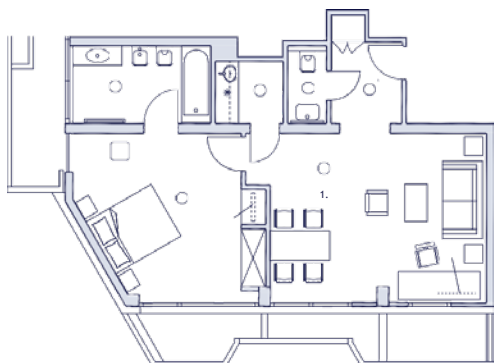

Surface Area: 63 m²

Experience the tranquility of a spacious suite with a serene forest view – a perfect retreat for extended stays. Our King Suites are crafted with your comfort in mind, featuring a separate living room complete with a convenient kitchenette and guest toilet for added autonomy.